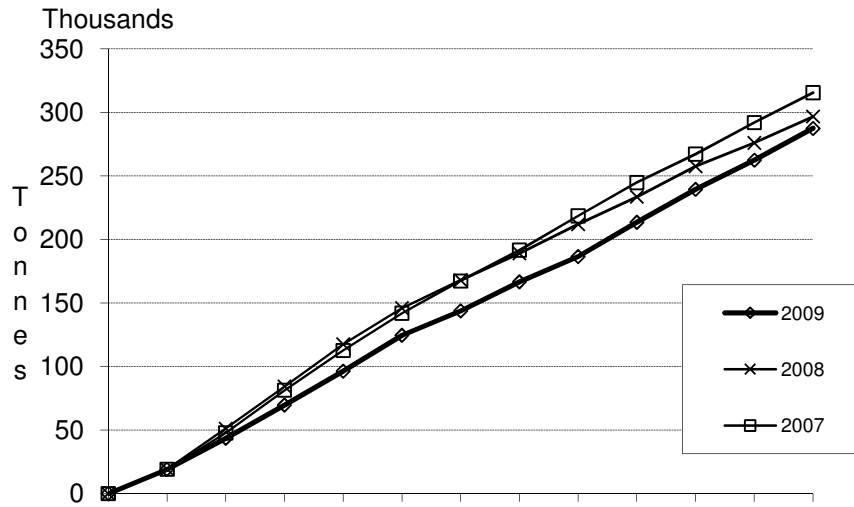

Seafood Export Statistics for 2009 Against 2008 & 2007 Figures

Volume Exported