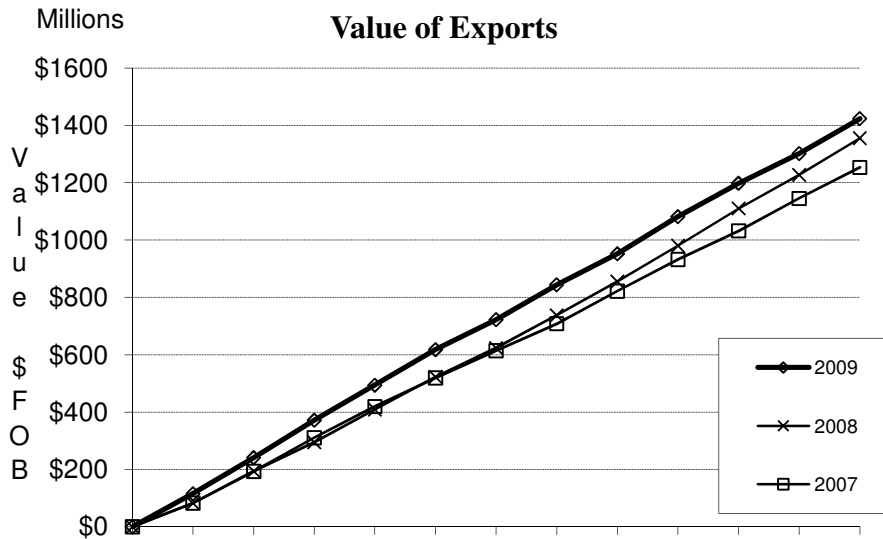

Seafood Export Statistics for 2009 Against 2008 & 2007 Figures

Value of Exports